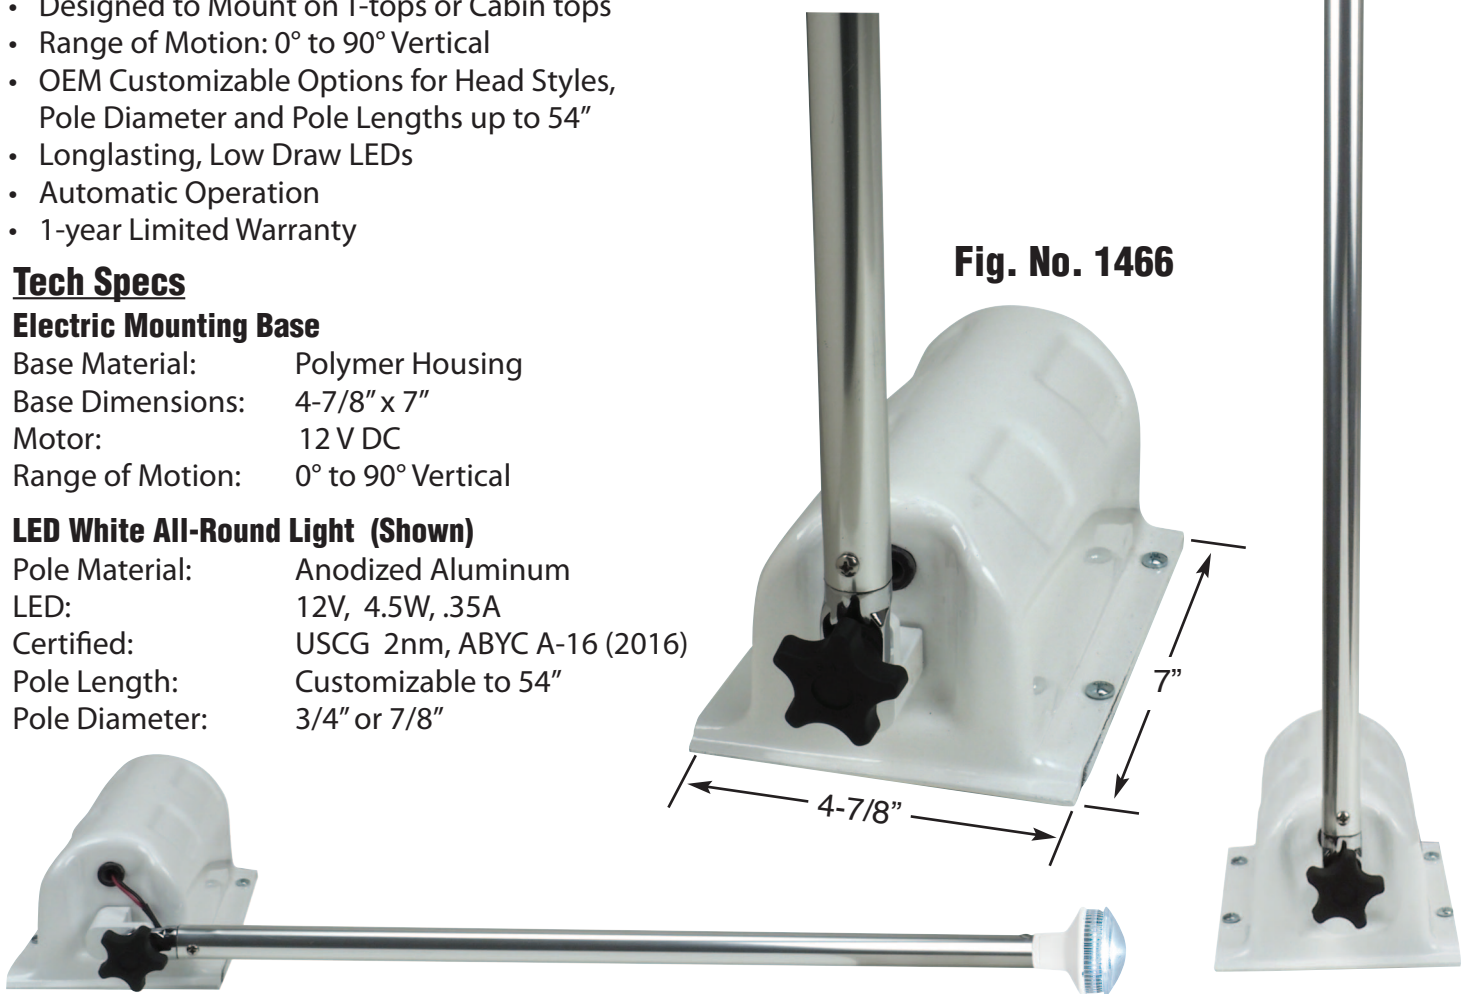

NEW PRODUCT BULLETIN

Electric Fold Down Mount for Masthead/All-Round Lights.

No more climbing on t-tops. Safely lower your masthead light from the comfort of your cockpit.

Features

- Designed to Mount on T-tops or Cabin tops
- Range of Motion: 0° to 90° Vertical
- OEM Customizable Options for Head Styles, Pole Diameter and Pole Lengths up to 54"
- Longlasting, Low Draw LEDs
- Automatic Operation
- 1-year Limited Warranty

Tech Specs

Electric Mounting Base

Base Material: Polymer Housing
Base Dimensions: 4-7/8" x 7"
Motor: 12 V DC
Range of Motion: 0° to 90° Vertical

LED White All-Round Light (Shown)

Pole Material: Anodized Aluminum
LED: 12V, 4.5W, .35A
Certified: USCG 2nm, ABYC A-16 (2016)
Pole Length: Customizable to 54"
Pole Diameter: 3/4" or 7/8"

Fig. No. 1466